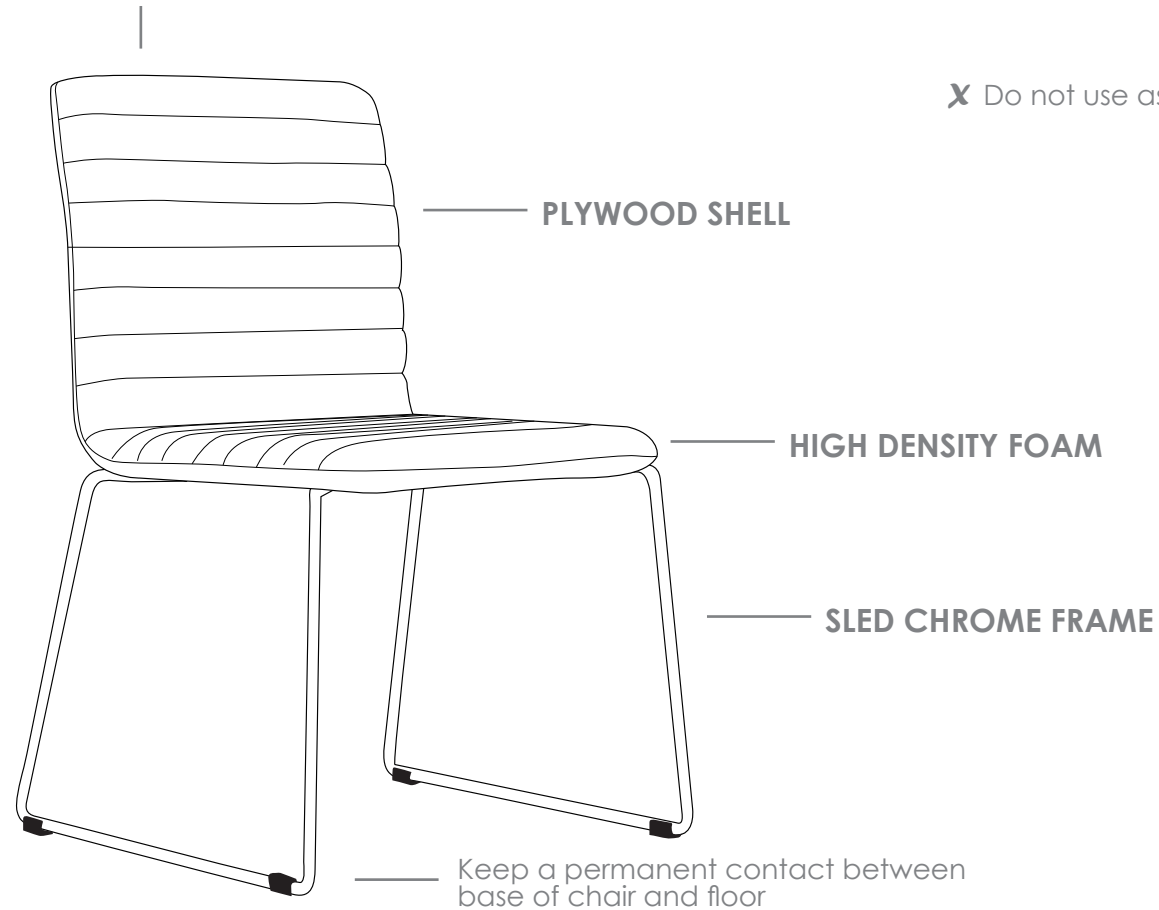

R7 BREAKOUT SEATING

RAVEN

FEATURES

- » Fully upholstered
- » High density foam
- » Sled base chrome frame
- » Plywood shell
- » Available in Sega charcoal and red only
- » Minor assembly required
- » Suitable for indoor use only
- » 5 year warranty
- » Weight limit is 130kg

COLOUR

INDOOR USE ONLY

✗ Do not use as a step ladder