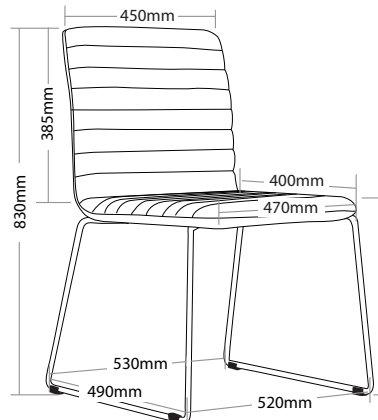

R7 BREAKOUT SEATING

RAVEN

FEATURES

- » Fully upholstered
- » High density foam
- » Sled base chrome frame
- » Plywood shell
- » Available in Sega charcoal and red only
- » Minor assembly required
- » Suitable for indoor use only
- » 5 year warranty
- » Weight limit is 130kg

COLOUR

INDOOR USE ONLY

✗ Do not use as a step ladder

RAVEN